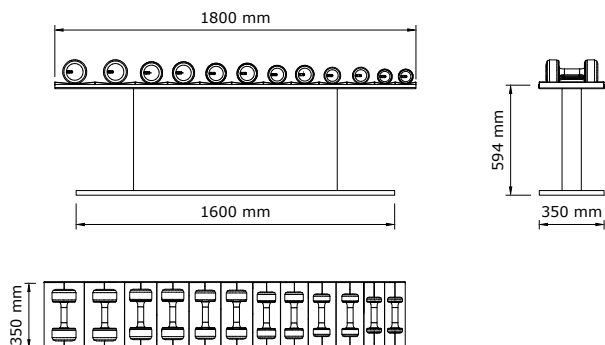

Set including: 1 rack & 12 dumbbells weighing:
2 kg x 2 | 4 kg x 2 | 6 kg x 2 | 8 kg x 2 | 10 kg x 2 | 12 kg x 2

DIMENSIONS

WEIGHT

NET	180 kg
GROSS	200 kg

Net = rack + dumbbells
Gross = rack + dumbbells + package